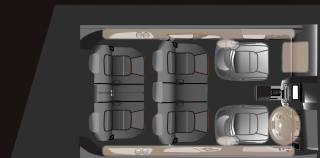

EMERGENCY BRAKE SIGNAL (EBS) (All Type)

PROTECTIVE 6 SRS AIRBAGS (All Type)