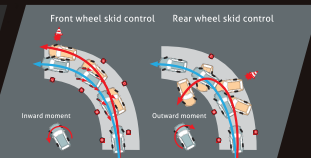

SMART START/STOP ENGINE BUTTON (All Type)

A simple touch to start your sporty journey ahead.

COMFORTABLE TILT STEERING (All Type)

Adjustable steering wheel for comfortable driving and confident control.

REAR PARKING CAMERA (All Type)

Ensure a safer and easier way to park.

EMERGENCY PORTABLE TIRE INFLATOR (All Type)

Travel easily as the Portable Tire Inflator 12V will easily provide convenience with its compactness and lightweight design.

SAFETY FEATURES

(G Type)

EMERGENCY BRAKE SIGNAL (EBS) (All Type)

PROTECTIVE 6 SRS AIRBAGS (All Type)

VEHICLE STABILITY CONTROL (All Type)

ANTI-LOCK BRAKING SYSTEM (ABS) (All Type)

HILL-START ASSIST (HSA) (All Type)

TOYOTA CUSTOMIZATION OPTION

FOR YOUR CONVINIENCE

Customization items for all types may vary, depending on the products and areas.

AIR PURIFIER

SPORTY OUTER MIRROR COVER

SPARE TIRE COVER

CARGO NET

DVR